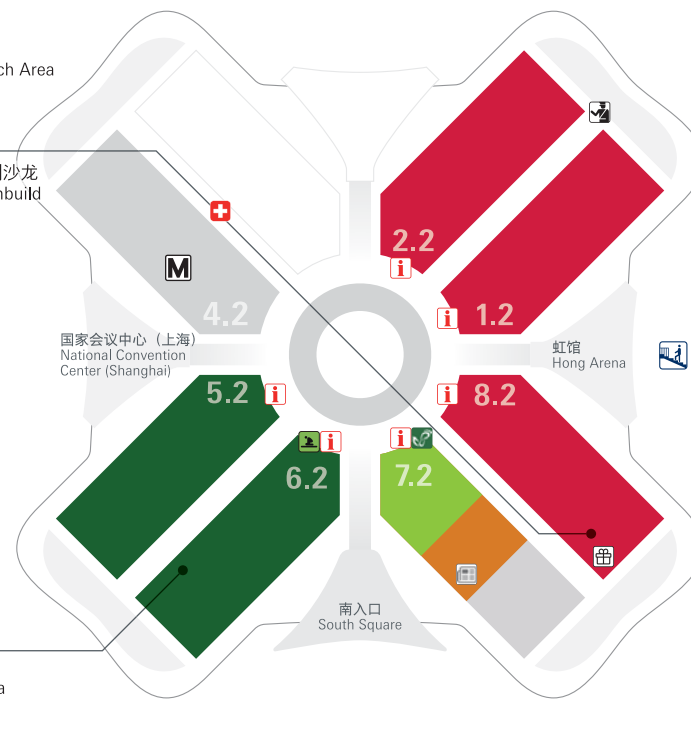

Innovation 4 Mobility

技术·创新·趋势

绿色维修展区
Green Repair Area

6.2A88

虹桥商务区步行天桥
Footbridge between Hongqiao Central
Business District and NECC

问讯处
Information

凤凰廊 (NB02 展台)
Phoenix Lounge (Booth NB02)

知识产权保护办公室 (NA03 展台)
IPR Protection Admin Office (Booth NA03)

疏散大巴上客点 (虹桥机场T2)
Shuttle Bus to Hongqiao T2

观众登记处
Visitor Registration

直播间 (NA02 展台)
Broadcast Studio (Booth NA02)

新闻中心 (NB03 展台)
Press Centre (Booth NB03)

媒体专区 (7.2M72 展台)
Media Area (Booth 7.2M72)

酒店大巴上下客点
Shuttle Bus to Hotel

手扶梯至观众登记处
Escalator to Visitor Registration

优选买家俱乐部 (NA05 展台)
Premium Buyers Club (Booth NA05)

#ams-live 空间 (NA05 展台)
#ams-live space (Booth NA05)

#AMS 周边精品店 (8.2A108 展台)
#AMS Merchandise Shop (Booth 8.2A108)

医疗点 (4.2号馆4号门外侧)
First Aid (Outside Gate 4 Hall 4.2)

地铁2号线
Metro Line 2

汽车技术俱乐部 (NA05 展台)
Auto Tech Club (Booth NA05)

多功能厅 (NA06 展台)
Multi-function Area (Booth NA06)

"绿色里程" 礼品兑换点
"Walk for Nature" Gift Redemption

国家会展中心上海洲际酒店
InterContinental Shanghai NECC

主办单位办公室
Organiser's Office

会议室
Meeting Room

祈祷室
Prayer Room

警务处
Police

会刊销售处
Catalogue Sales

商务中心
Business Service Center

停车场
Car Parking

地下停车场
Basement Parking