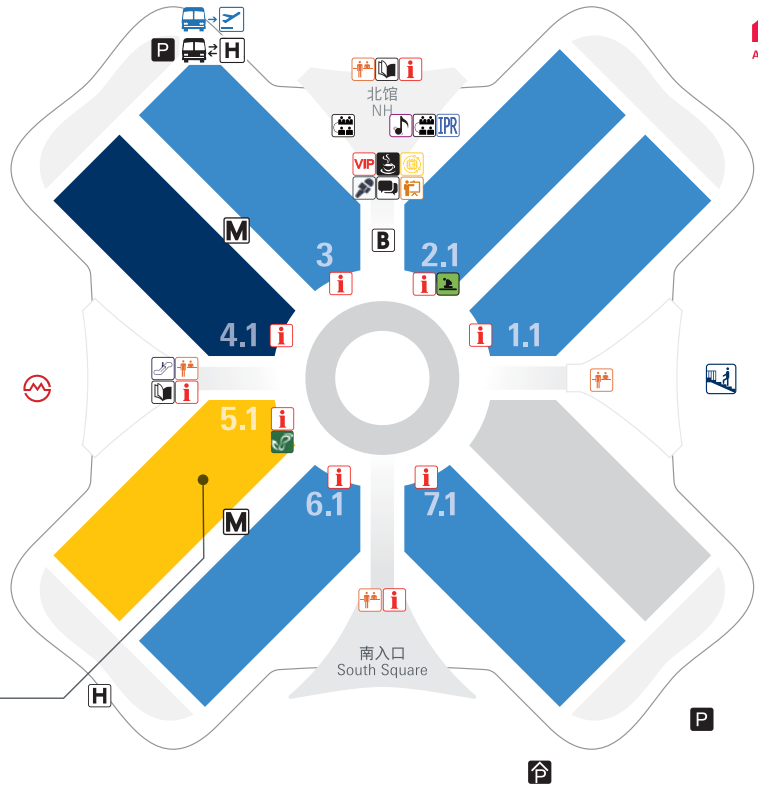

2 – 5.12.2024

中国·国家会展中心（上海）
National Exhibition and Convention Center (Shanghai), China

一层 Level 1

- 1.1 驱动
  Powertrain
- 2.1 国家及地区展馆
  Country & Region Pavilions
- 3 部件及组件
  Parts & Components
- 4.1 电气及电子系统
  Electrics & Electronics
- 5.1 新能源 / 智能网联及自动驾驶
  New Energy / Connectivity & Autonomous Driving
- 6.1 驱动 / 底盘 / 车身 / 零部件再制造
  Powertrain / Chassis / Body / Remanufacturing
- 7.1 底盘
  Chassis

二层 Level 2

- 1.2 车辆照明 / 外饰改装
  Vehicle Lighting / Customising
- 2.2 美容养护及润滑油 / 影音电子 / 随车用品
  Car Care & Lubricants / Infotainment Electronics / Accessories
- 5.2 维修及检测诊断设备 / 工具
  Diagnostics & Repair / Tools
- 6.2 维修设备 / 车身及喷涂 / 工具 / 汽车清洗
  Workshop Equipment / Body & Paint / Tools / Car Wash
- 7.2 轮胎及轮毂 / 轮辋
  Tyres & Wheels / Rims
- 8.2 定制改装 / 外饰改装 / 高性能改装
  Customising / Motorsport & High Performance

Innovation 4 Mobility
技术·创新·趋势

主会场
Mainstage
5.1H52