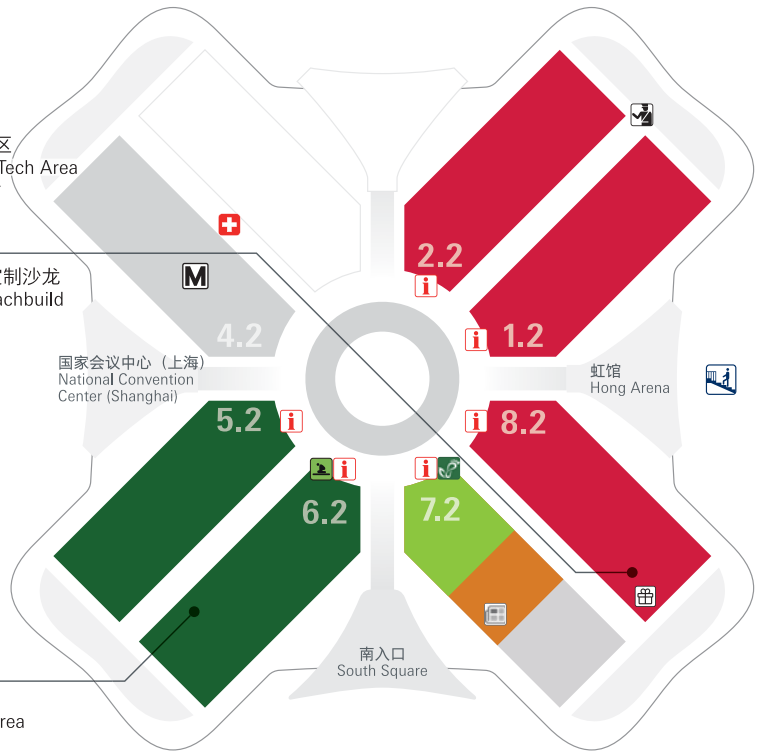

Innovation 4 Mobility
技术·创新·趋势

改装 x 科技展区
Customising x Tech Area
寻找竞速车王
RACING MASTER
8.2A108

超级车&高端定制沙龙
Supercar & Coachbuild
8.2A100

Innovation 4 Mobility
技术·创新·趋势

绿色维修展区
Green Repair Area
6.2A88

虹桥商务区步行天桥
Footbridge between Hongqiao Central Business District and NECC

问讯处
Information

凤凰廊 (NB02 展台)
Phoenix Lounge (Booth NB02)

"绿色里程" 礼品兑换点
"Walk for Nature" Gift Redemption

疏散大巴上客点 (虹桥机场T2)
Shuttle Bus to Hongqiao T2

酒店大巴上下客点
Shuttle Bus to Hotel

观众登记处
Visitor Registration

直播间 (NA02 展台)
Broadcast Studio (Booth NA02)

#ams-live 空间 (NA05 展台)
#ams-live space (Booth NA05)

媒体专区 (7.2M72 展台)
Media Area (Booth 7.2M72)

医疗点 (4.2号馆4号门外侧)
First Aid (Outside Gate 4 Hall 4.2)

警务处
Police

手扶梯至观众登记处
Escalator to Visitor Registration

优选买家俱乐部 (NA05 展台)
Premium Buyers Club (Booth NA05)

汽车技术俱乐部 (NA05 展台)
Auto Tech Club (Booth NA05)

#AMS 周边精品店 (8.2A108 展台)
#AMS Merchandise Shop (Booth 8.2A108)

知识产权保护办公室 (NA03 展台)
IPR Protection Admin Office (Booth NA03)

国家会展中心上海洲际酒店
InterContinental Shanghai NECC

地铁2号线
Metro Line 2

新闻中心 (NB03 展台)
Press Centre (Booth NB03)

多功能厅 (NA06 展台)
Multi-function Area (Booth NA06)

会刊销售处
Catalogue Sales

地下停车场
Basement Parking

停车场
Car Parking

祈祷室
Prayer Room

主办单位办公室
Organiser's Office

会议室
Meeting Room

商务服务中心
Business Service Center