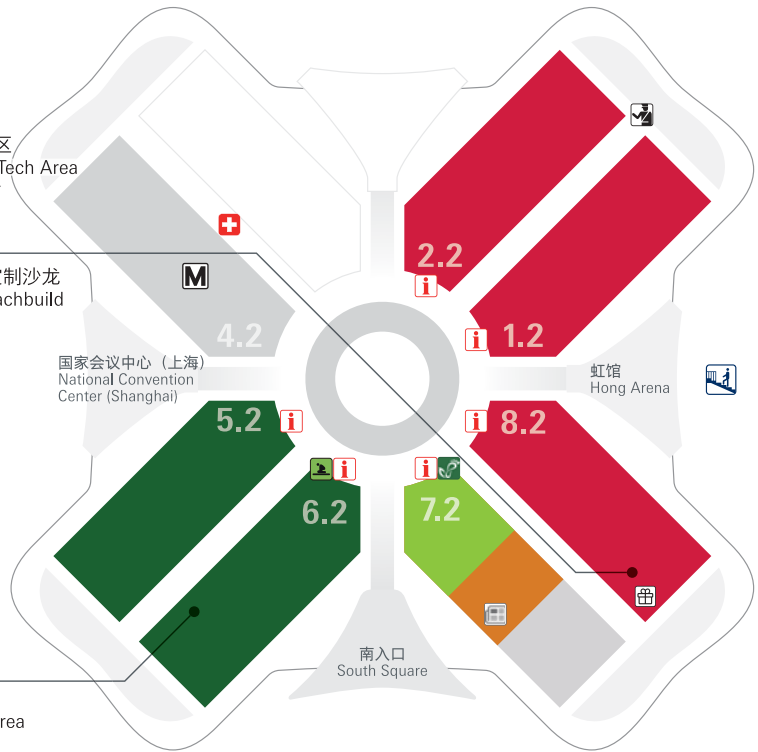

Innovation 4 Mobility
技术·创新·趋势

改装 x 科技展区
Customising x Tech Area
8.2A108

超级车&高端定制沙龙
Supercar & Coachbuild
8.2A100

Innovation 4 Mobility
技术·创新·趋势

绿色维修展区
Green Repair Area
6.2A88

虹桥商务区步行天桥
Footbridge between Hongqiao Central Business District and NECC

问讯处
Information

凤凰廊 (NB02 展台)
Phoenix Lounge (Booth NB02)

"绿色里程" 礼品兑换点
"Walk for Nature" Gift Redemption

疏散大巴上客点 (虹桥机场T2)
Shuttle Bus to Hongqiao T2

酒店大巴上下客点
Shuttle Bus to Hotel

观众登记处
Visitor Registration

直播间 (NA02 展台)
Broadcast Studio (Booth NA02)

#ams-live 空间 (NA05 展台)
#ams-live space (Booth NA05)

媒体专区 (7.2M72 展台)
Media Area (Booth 7.2M72)

医疗点 (4.2号馆4号门外侧)
First Aid (Outside Gate 4 Hall 4.2)

警务处
Police

手扶梯至观众登记处
Escalator to Visitor Registration

优选买家俱乐部 (NA05 展台)
Premium Buyers Club (Booth NA05)

汽车技术俱乐部 (NA05 展台)
Auto Tech Club (Booth NA05)

#AMS 周边精品店 (8.2A108 展台)
#AMS Merchandise Shop (Booth 8.2A108)

知识产权保护办公室 (NA03 展台)
IPR Protection Admin Office (Booth NA03)

国家会展中心上海洲际酒店
InterContinental Shanghai NECC

地铁2号线
Metro Line 2

新闻中心 (NB03 展台)
Press Centre (Booth NB03)

多功能厅 (NA06 展台)
Multi-function Area (Booth NA06)

会刊销售处
Catalogue Sales

地下停车场
Basement Parking

停车场
Car Parking

祈祷室
Prayer Room

主办单位办公室
Organiser's Office

会议室
Meeting Room

商务服务中心
Business Service Center